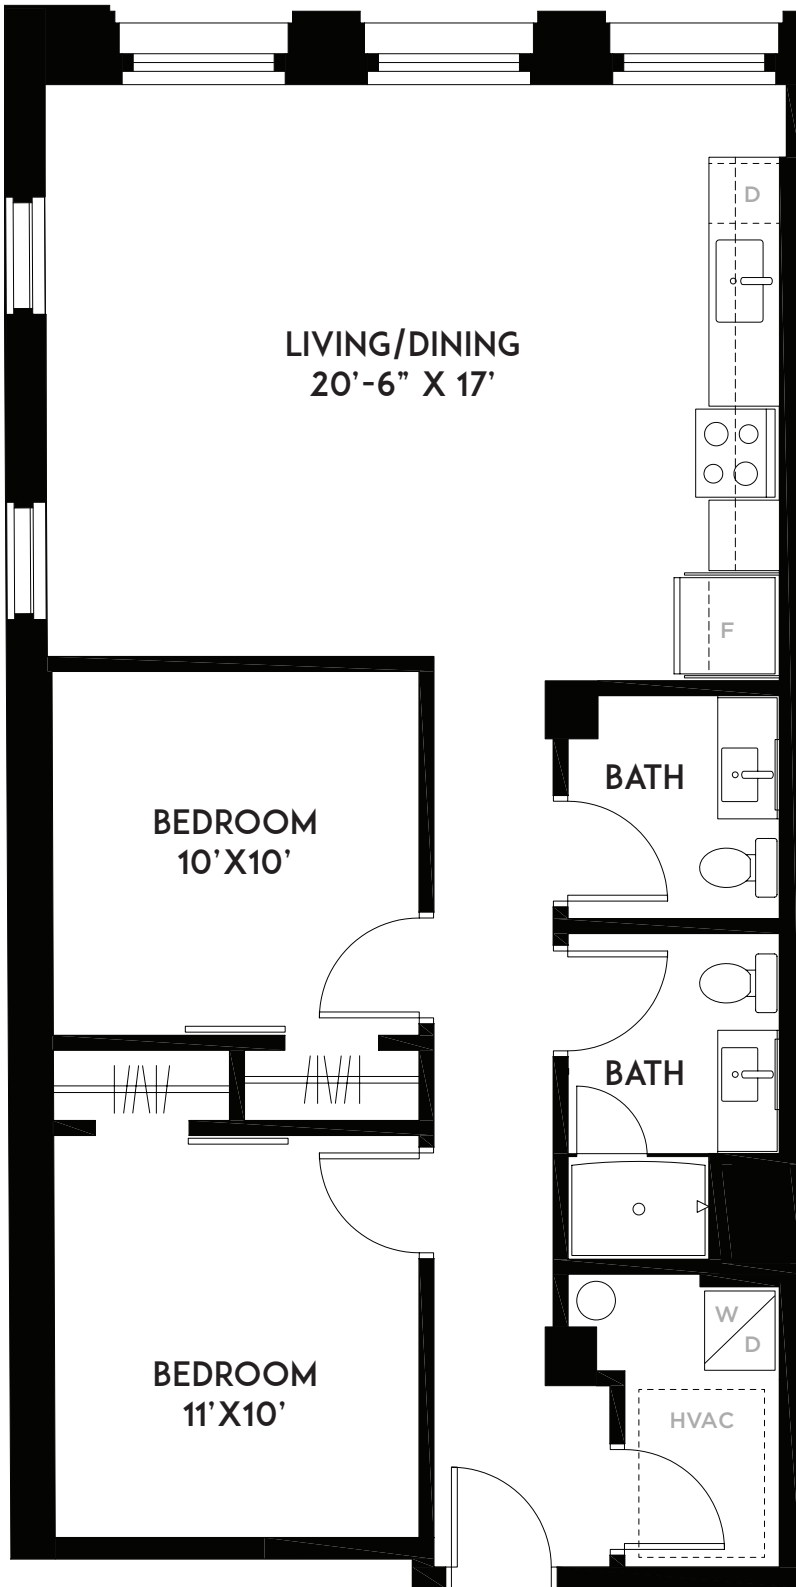

35 W

CAPITOL PARK APARTMENTS

MODEL A (ADA)

35 WEST GRAND RIVER

Level 6

2 Bed

866 sq ft

info@35w.com

Levels 3-10

1 Bed

639 sq ft

info@35w.com

833.256.0937

GRAND RIVER AVE

35 W

CAPITOL PARK APARTMENTS

MODEL C

35 WEST GRAND RIVER

Levels 3-10

2 Bed

876 sq ft

info@35w.com

833.256.0937

GRAND RIVER AVE

35 W

CAPITOL PARK APARTMENTS

MODEL D

35 WEST GRAND RIVER

Levels 7-10

2 Bed

866 sq ft

info@35w.com