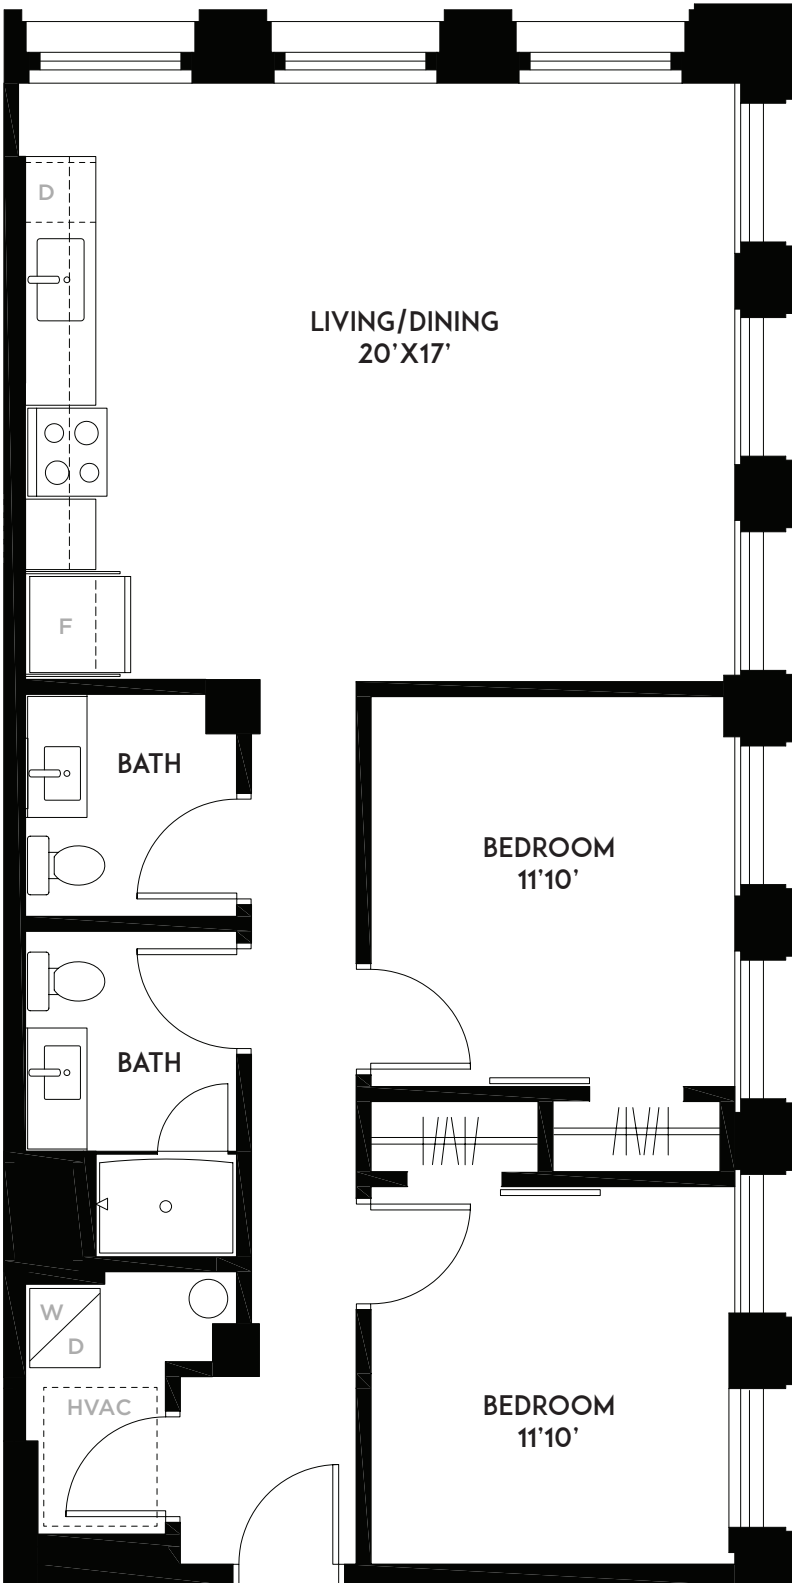

35 W

CAPITOL PARK APARTMENTS

MODEL A (ADA)

35 WEST GRAND RIVER

Level 6

2 Bed

866 sq ft

info@35w.com

Levels 3-10

1 Bed

639 sq ft

info@35w.com

833.256.0937

GRAND RIVER AVE

35 W

CAPITOL PARK APARTMENTS

MODEL C

35 WEST GRAND RIVER

Levels 3-10

2 Bed

876 sq ft

info@35w.com

833.256.0937

GRAND RIVER AVE

35 W

CAPITOL PARK APARTMENTS

MODEL D

35 WEST GRAND RIVER

Levels 7-10

2 Bed

866 sq ft

info@35w.com