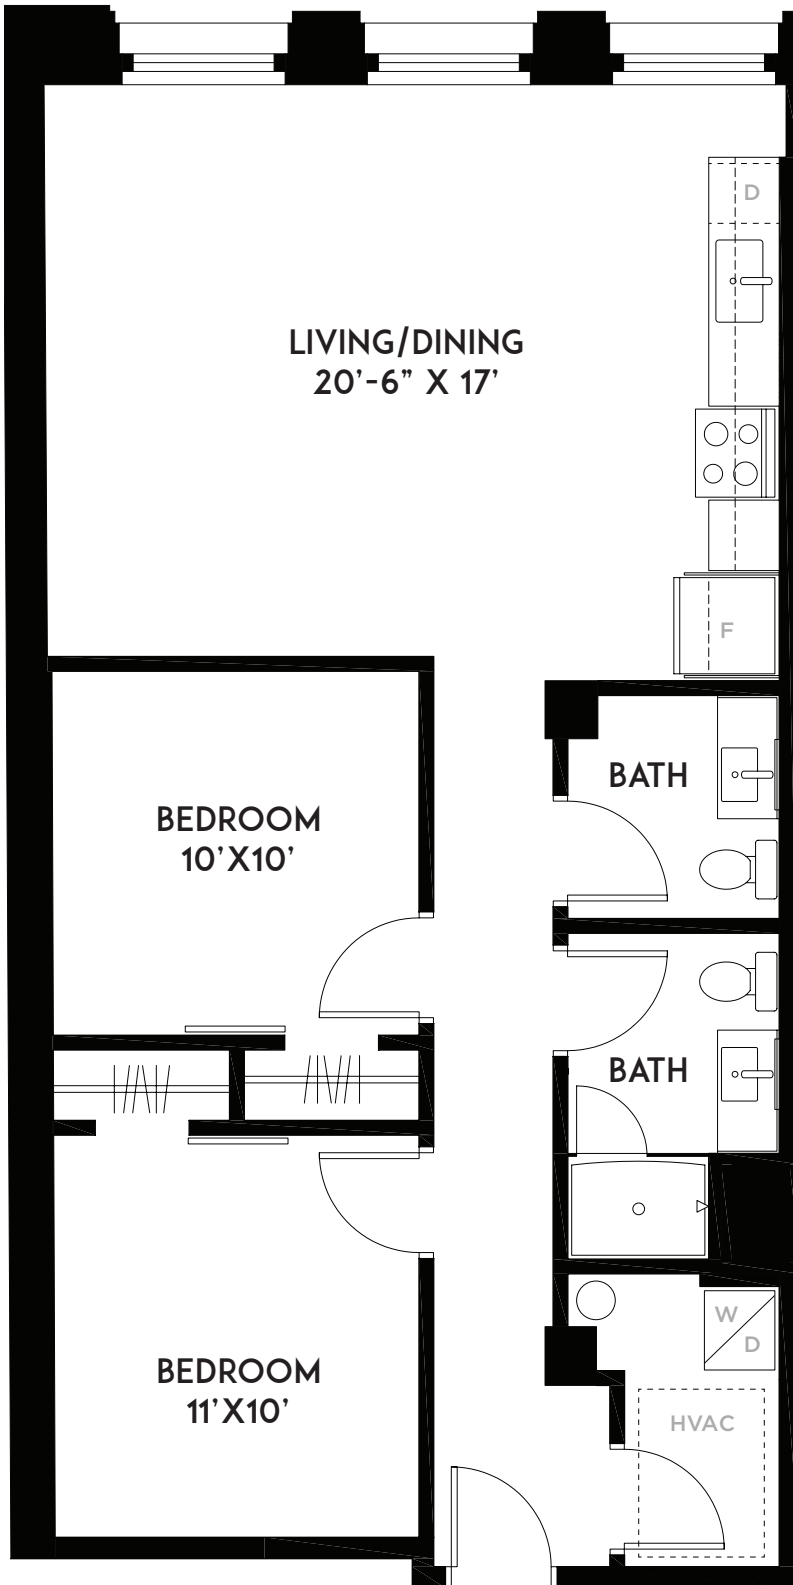

35 W

CAPITOL PARK APARTMENTS

MODEL A (ADA)

35 WEST GRAND RIVER

Level 6

2 Bed

866 sq ft

info@35w.com

833.256.0937

GRAND RIVER AVE

35 W

CAPITOL PARK APARTMENTS

MODEL A

35 WEST GRAND RIVER

Levels 3-5

2 Bed

866 sq ft

info@35w.com

833.256.0937

GRAND RIVER AVE

35 W

CAPITOL PARK APARTMENTS

MODEL B

35 WEST GRAND RIVER

MODEL C

35 WEST GRAND RIVER

Levels 3-10

2 Bed

876 sq ft

info@35w.com

833.256.0937

GRAND RIVER AVE