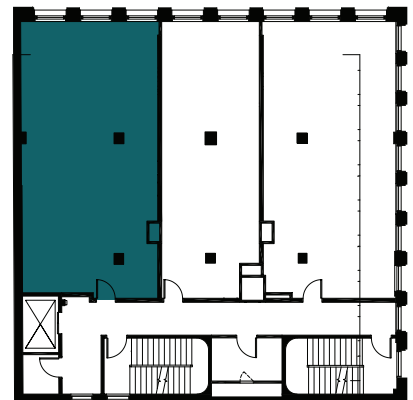

35 W

CAPITOL PARK APARTMENTS

MODEL A (ADA)

35 WEST GRAND RIVER

Level 6

2 Bed

866 sq ft

info@35w.com

833.256.0937

GRAND RIVER AVE

35 W

CAPITOL PARK APARTMENTS

MODEL A

35 WEST GRAND RIVER

Levels 3-5

2 Bed

866 sq ft

info@35w.com

833.256.0937

GRAND RIVER AVE

35 W

CAPITOL PARK APARTMENTS

MODEL B

35 WEST GRAND RIVER

Levels 3-10

1 Bed

639 sq ft

info@35w.com

833.256.0937

GRAND RIVER AVE

35 W

CAPITOL PARK APARTMENTS