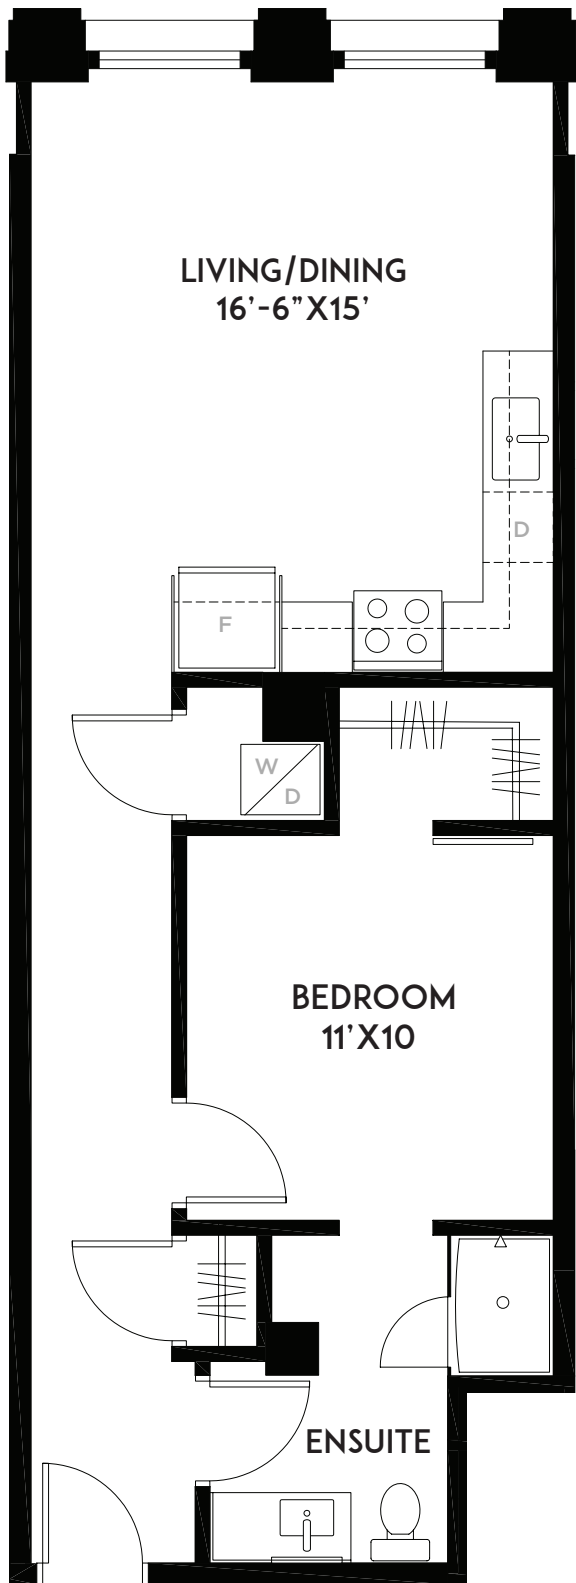

35 W

CAPITOL PARK APARTMENTS

MODEL A (ADA)

35 WEST GRAND RIVER

Level 6

2 Bed

866 sq ft

info@35w.com

866 sq ft

info@35w.com

833.256.0937

GRAND RIVER AVE

35 W

CAPITOL PARK APARTMENTS

MODEL B

35 WEST GRAND RIVER

Levels 3-10

1 Bed

639 sq ft

info@35w.com

833.256.0937

GRAND RIVER AVE

35 W

CAPITOL PARK APARTMENTS

MODEL C

35 WEST GRAND RIVER

Levels 3-10

2 Bed

876 sq ft

info@35w.com

833.256.0937

GRAND RIVER AVE