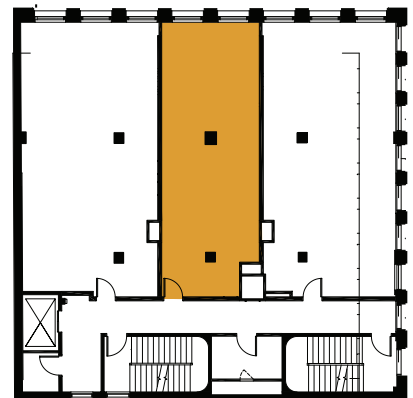

866 sq ft

info@35w.com

833.256.0937

GRAND RIVER AVE

35 W

CAPITOL PARK APARTMENTS

MODEL B

35 WEST GRAND RIVER

Levels 3-10

1 Bed

639 sq ft

info@35w.com

833.256.0937

GRAND RIVER AVE

35 W

CAPITOL PARK APARTMENTS

MODEL C

35 WEST GRAND RIVER

Levels 3-10

2 Bed

876 sq ft

info@35w.com

833.256.0937

GRAND RIVER AVE

35 W

CAPITOL PARK APARTMENTS

MODEL D

35 WEST GRAND RIVER

Levels 7-10

2 Bed

866 sq ft

info@35w.com