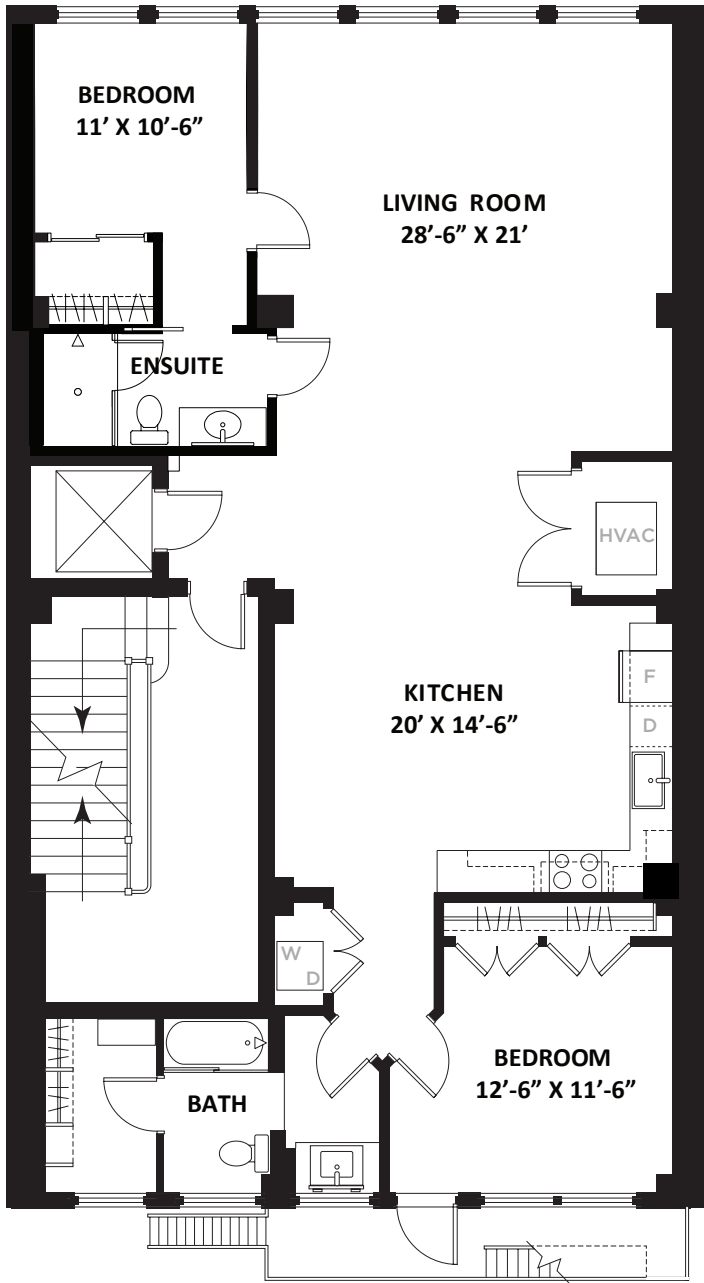

# 1525

BROADWAY

UNIT 03	
TYPE	02 BED
LEVEL	03
AREA	1450 SQ. FT.

# 1525

BROADWAY

UNIT 01	
TYPE	03 BED
LEVEL	05
AREA	1650 SQ. FT.